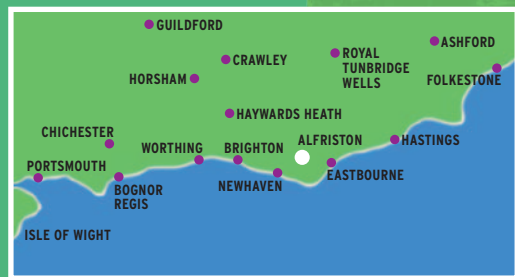

Cuckmere Valley

(not to scale)

South Coast Area

Key

- Eating/Drinking
- Accommodation
- Shops/Services
- Attractions
- Roads
- - - South Downs Way
- - - Vanguard Way
- River
- - - Railway
- Viewpoint
- Church
- PH** Public House
- Filling station
- Fishing